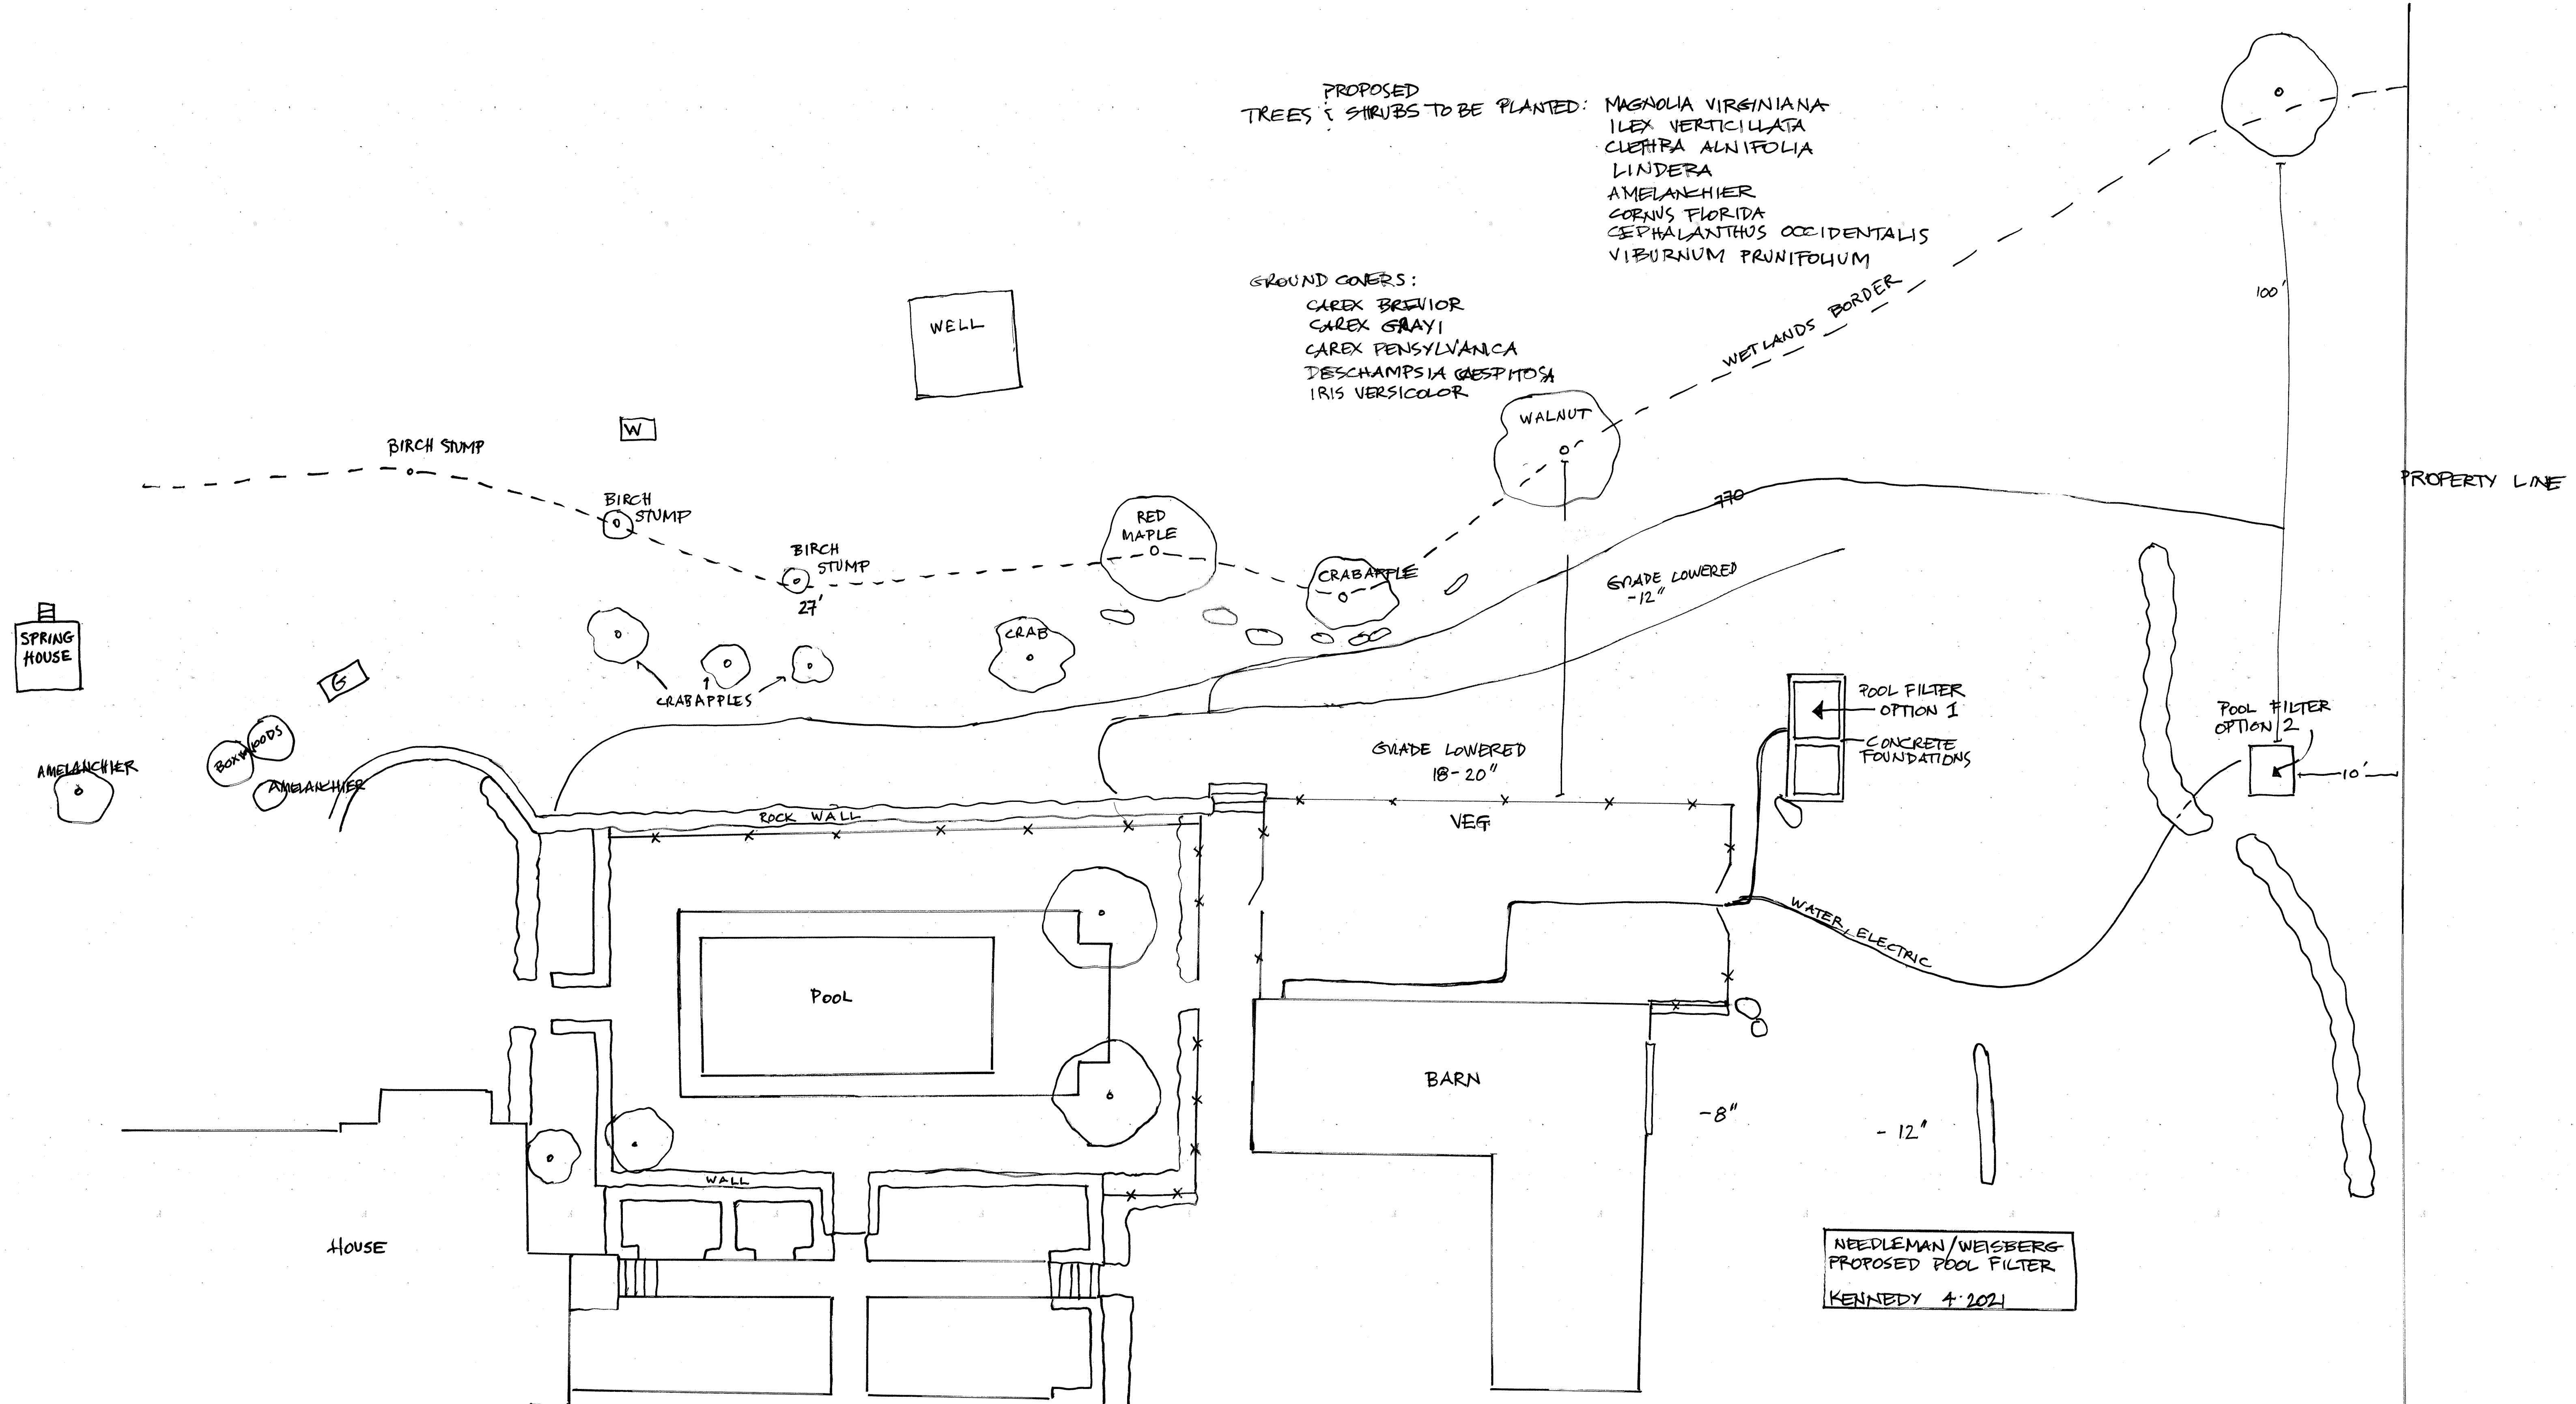

PROPOSED TREES & SHRUBS TO BE PLANTED:
 MAGNOLIA VIRGINIANA
 ILEX VERTICILLATA
 CLETHRA ALNIFOLIA
 LINDERA
 AMELANCHIER
 CORNUS FLORIDA
 CEPHALANTHUS OCCIDENTALIS
 VIBURNUM PRUNITIFOLIUM

GROUND COVERS:
 CAREX BREVIOR
 CAREX GRAYI
 CAREX PENNSYLVANICA
 DESCHAMPSIA GASTRIFOLIA
 IRIS VERSICOLOR

NEEDLEMAN/WEISBERG
 PROPOSED POOL FILTER
 KENNEDY 4.2024