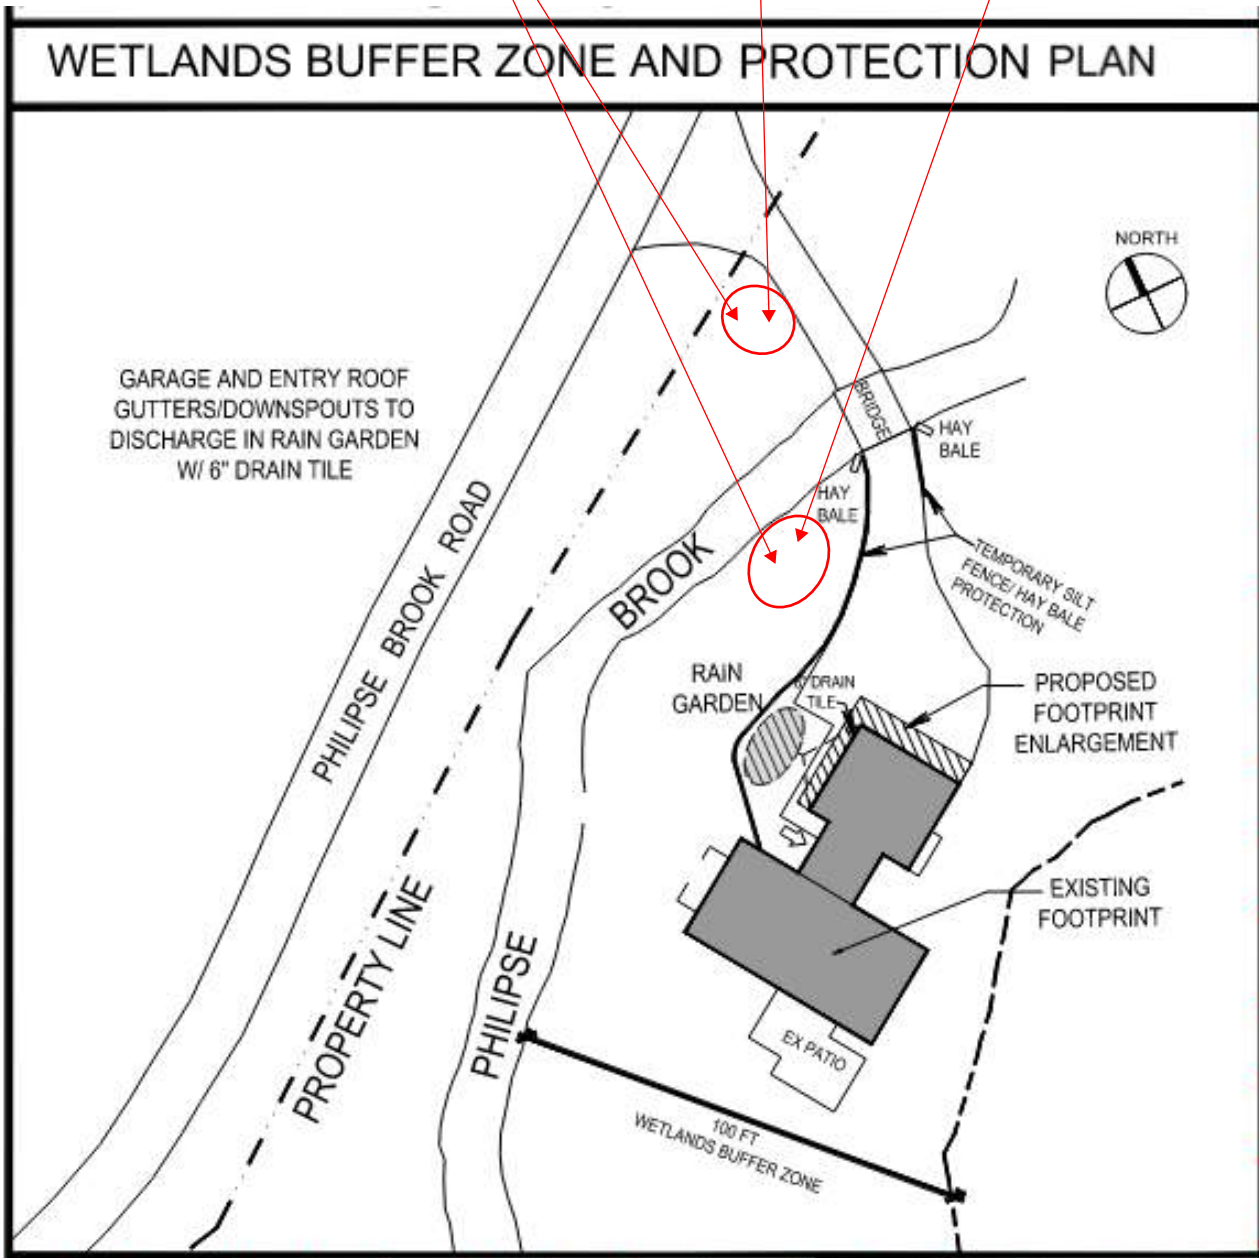

# Park Lesser Residence -53 Philipse Brook Road Proposed Native Planting Areas

Native plantings to include:  
Spicebush, Grey Dogwood, Silver Maple, and Shadebush

**Park Lesser Residence -53 Philipse Brook Road  
Photos of Hillside Behind Garage**