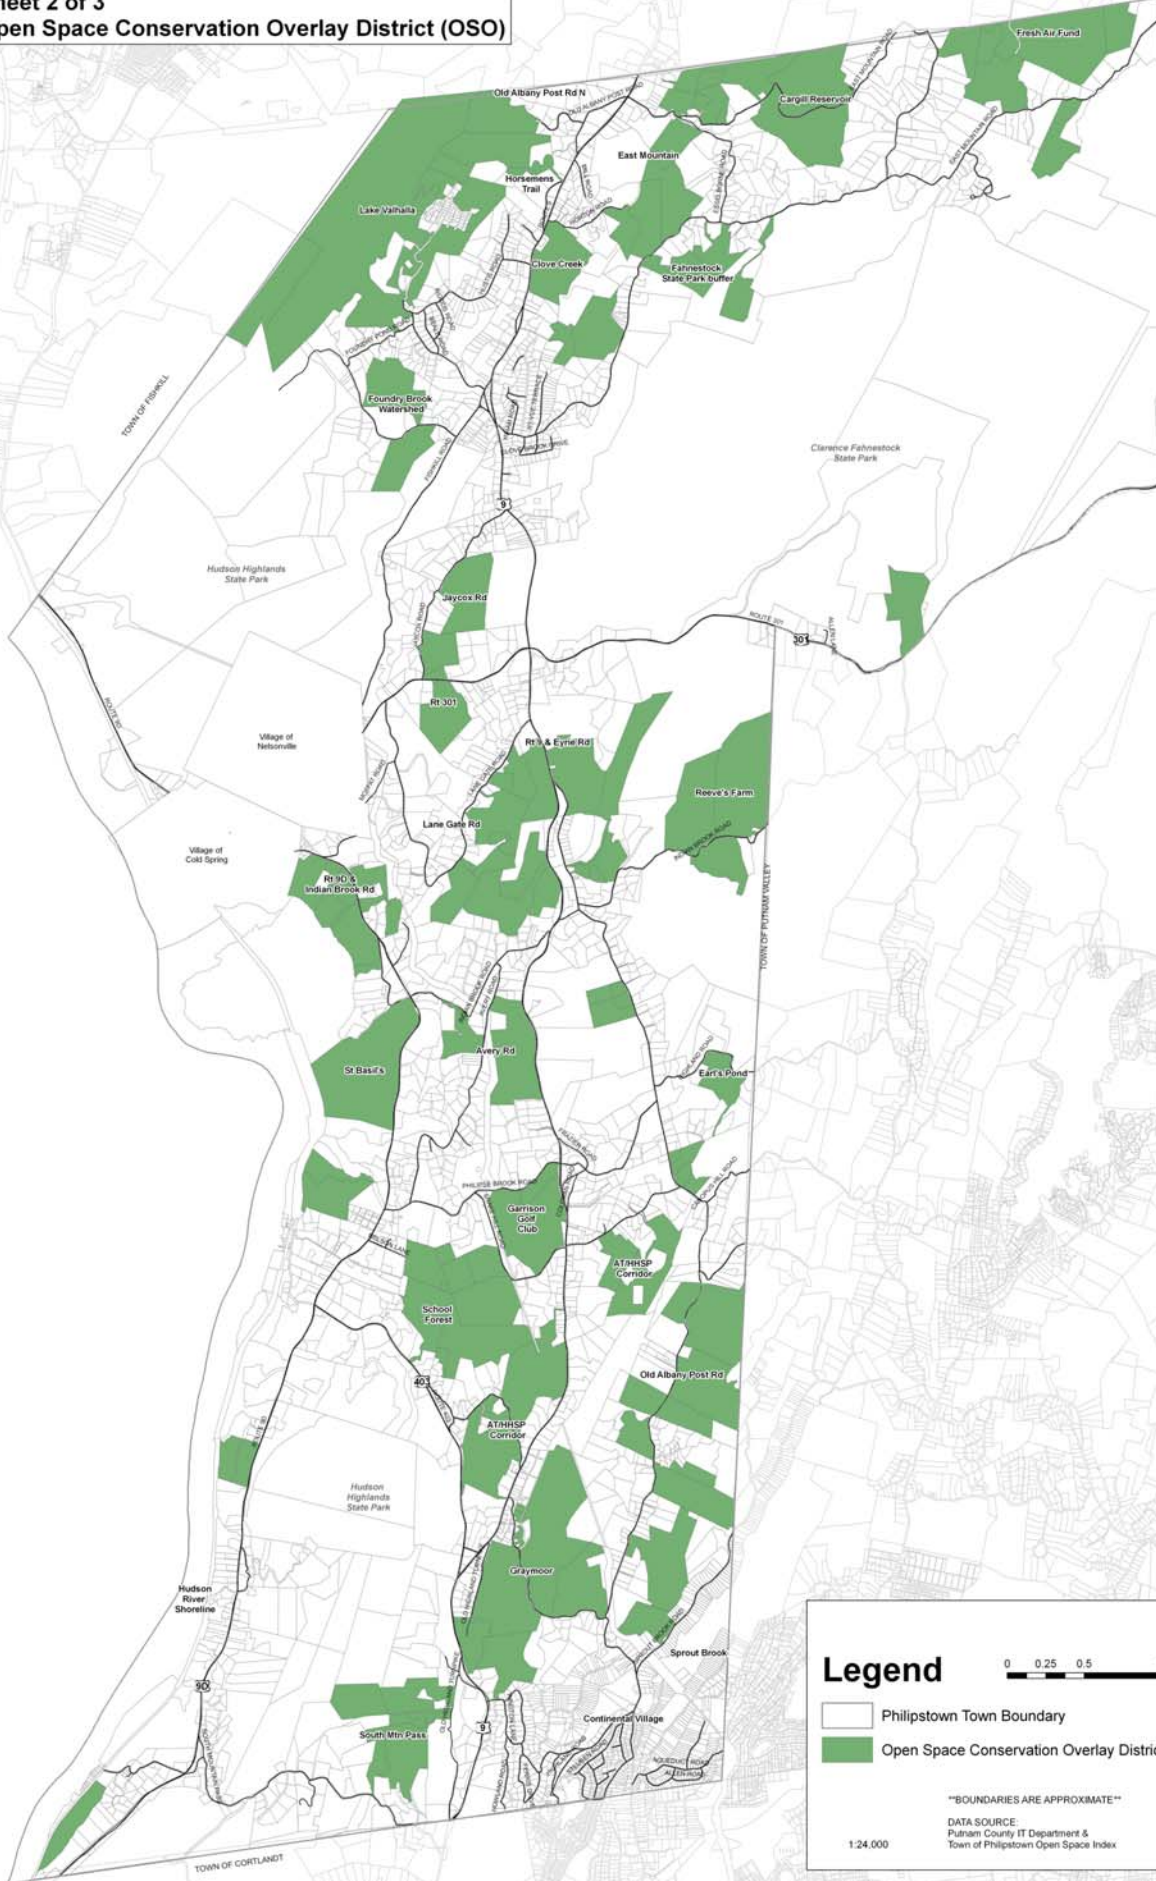

**Town of Philipstown
Resource Protection Overlay District Zoning Map
Sheet 2 of 3
Open Space Conservation Overlay District (OSO)**

Legend

0 0.25 0.5 1 Miles

- Philipstown Town Boundary
- Open Space Conservation Overlay District (OSO)

“BOUNDARIES ARE APPROXIMATE”

DATA SOURCE:
Putnam County IT Department &
Town of Philipstown Open Space Index

1:24,000

NORTH

Revised 03/08/2010